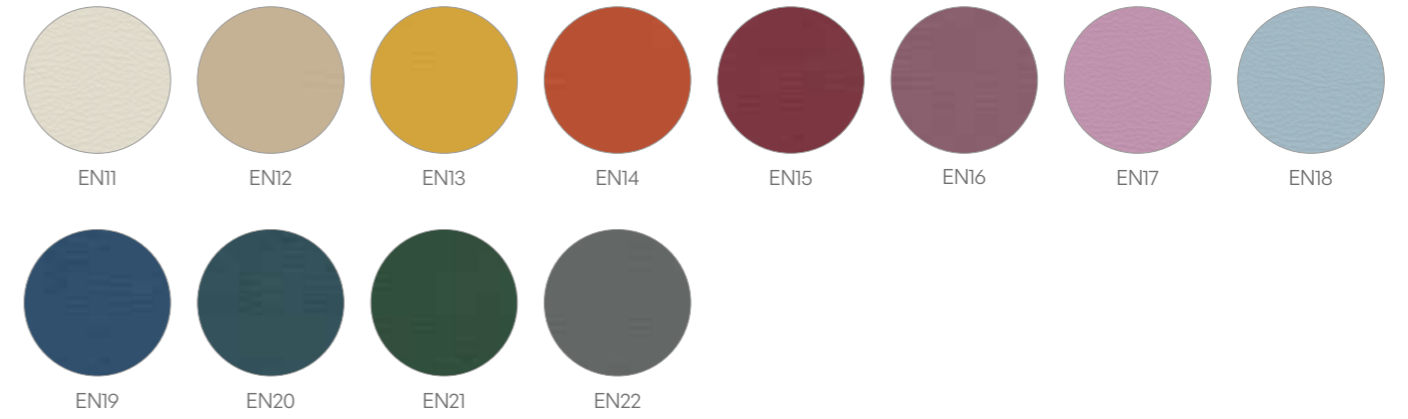

Ecopelli / Leatherettes

Inca