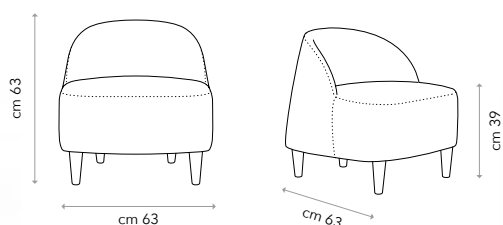

Minou

Design sofisticato
e gusto impeccabile

EN_Sophisticated design and impeccable taste

FR_Design sophistiqué et style impeccable

DE_Sophistiziertes Design und makelloser Stil