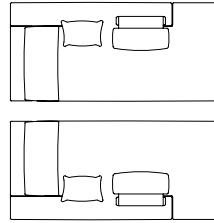

PENISOLA ANGOLO DX/SX 220 con cuscino e schienalino con rullo

Corner chaise longue right or left 220 with cushion and cushion with roll - Chaise longue d'angle droite ou gauche 220 avec coussin carré et coussin dos avec rouleau - Chaiselongue rechts oder links 220 mit ein Kissen und ein Rückenissen mit Rolle