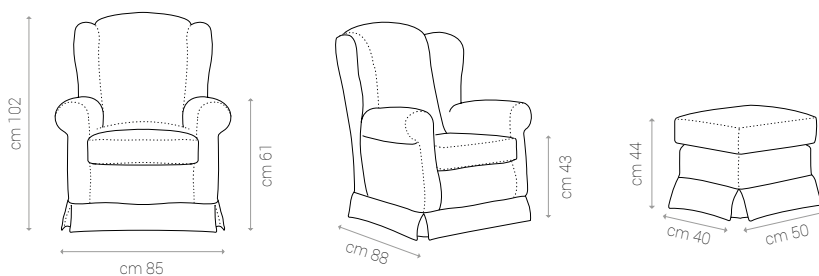

Matisse

Connubio perfetto di
comfort e stile

EN_Perfect combination of comfort and style
FR_Le mariage parfait entre confort et style
DE_Perfekte Kombination aus Komfort und Stil