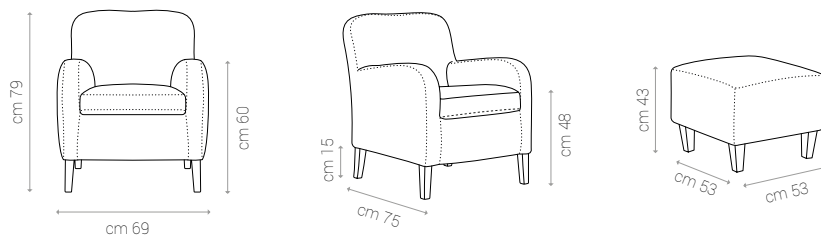

POLTRONCINE

Armchairs
Fauteuils
Sessel

Bergère

Fascino senza tempo

EN_Young and versatile elegance
FR_Élégance jeune et polyvalente
DE_Junge und vielseitige Eleganz

Matisse

Connubio perfetto di
comfort e stile

EN_Perfect combination of comfort and style
FR_Le mariage parfait entre confort et style
DE_Perfekte Kombination aus Komfort und Stil