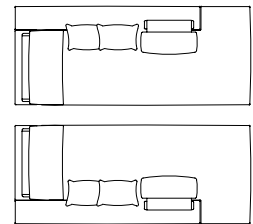

Misure (cm)
Measures (cm)
Mesures (cm)
Masse (cm)

250 105 x 250 h 87

POUF

Misure (cm)
Measures (cm)
Mesures (cm)
Masse (cm)

Pouf 60 60 x 60
Pouf 90 90 x 90

FEATURES

OPTIONAL

B FAMILY[®]
BEDDING
CONTEMPORARY LIVING