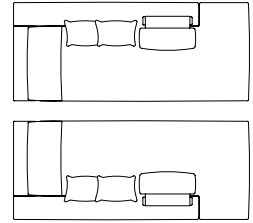

PENISOLA ANGOLO DX/SX 250 con 2 cuscini e schienalino con rullo

Corner chaise longue right or left 250 with 2 cushions and cushion with roll - Chaise longue d'angle droite ou gauche 250 avec 2 coussins carrés et coussin dos avec rouleau - Chaiselongue rechts oder links 250 mit 2 Kissen und ein Rückenissen mit Rolle