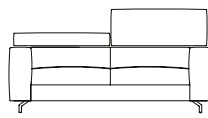

DIVANO 3 POSTI

3 seater sofa - Canapé 3 places - 3 Sitzer Sofa